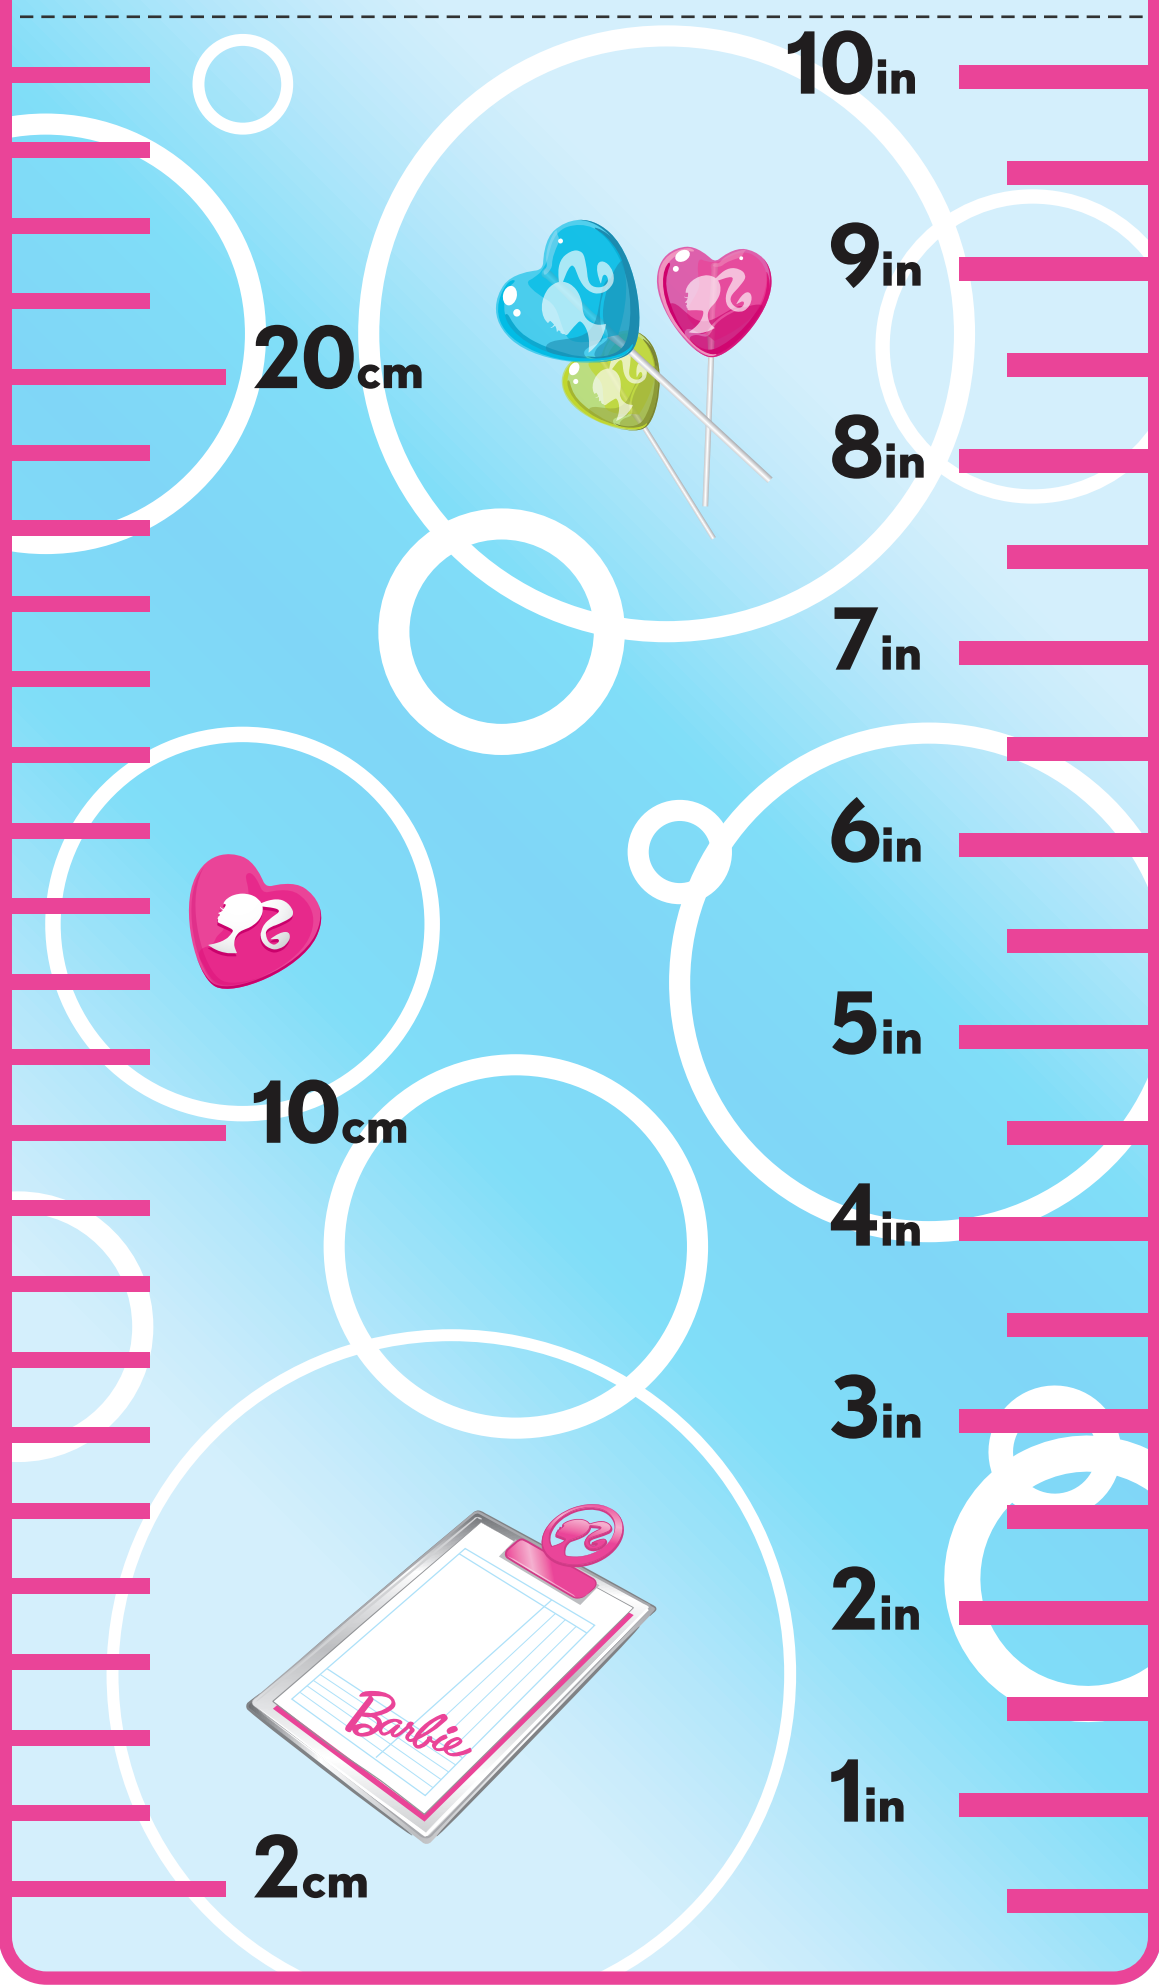

Barbie™

Glam Growth Chart

Use this special chart to keep track of your height.

With a grownup's help, cut the pages along the dotted lines, line up and paste to the bottom in number order. Personalize it by writing your name at the top.

Just for fun, you can also measure friends, siblings. And don't forget to put together the mini-chart so you can measure your fave Barbie® dolls!

Stick the growth chart on a wall

Left side labels!

*Barbie*TM

20cm

6in

10cm

Right side labels!

*Barbie*TM

MINI-CHART

*Barbie*TM

© 2014 Mattel, Inc. All Rights Reserved.

Barbie.com

20cm

10in

9in

8in

7in

6in

5in