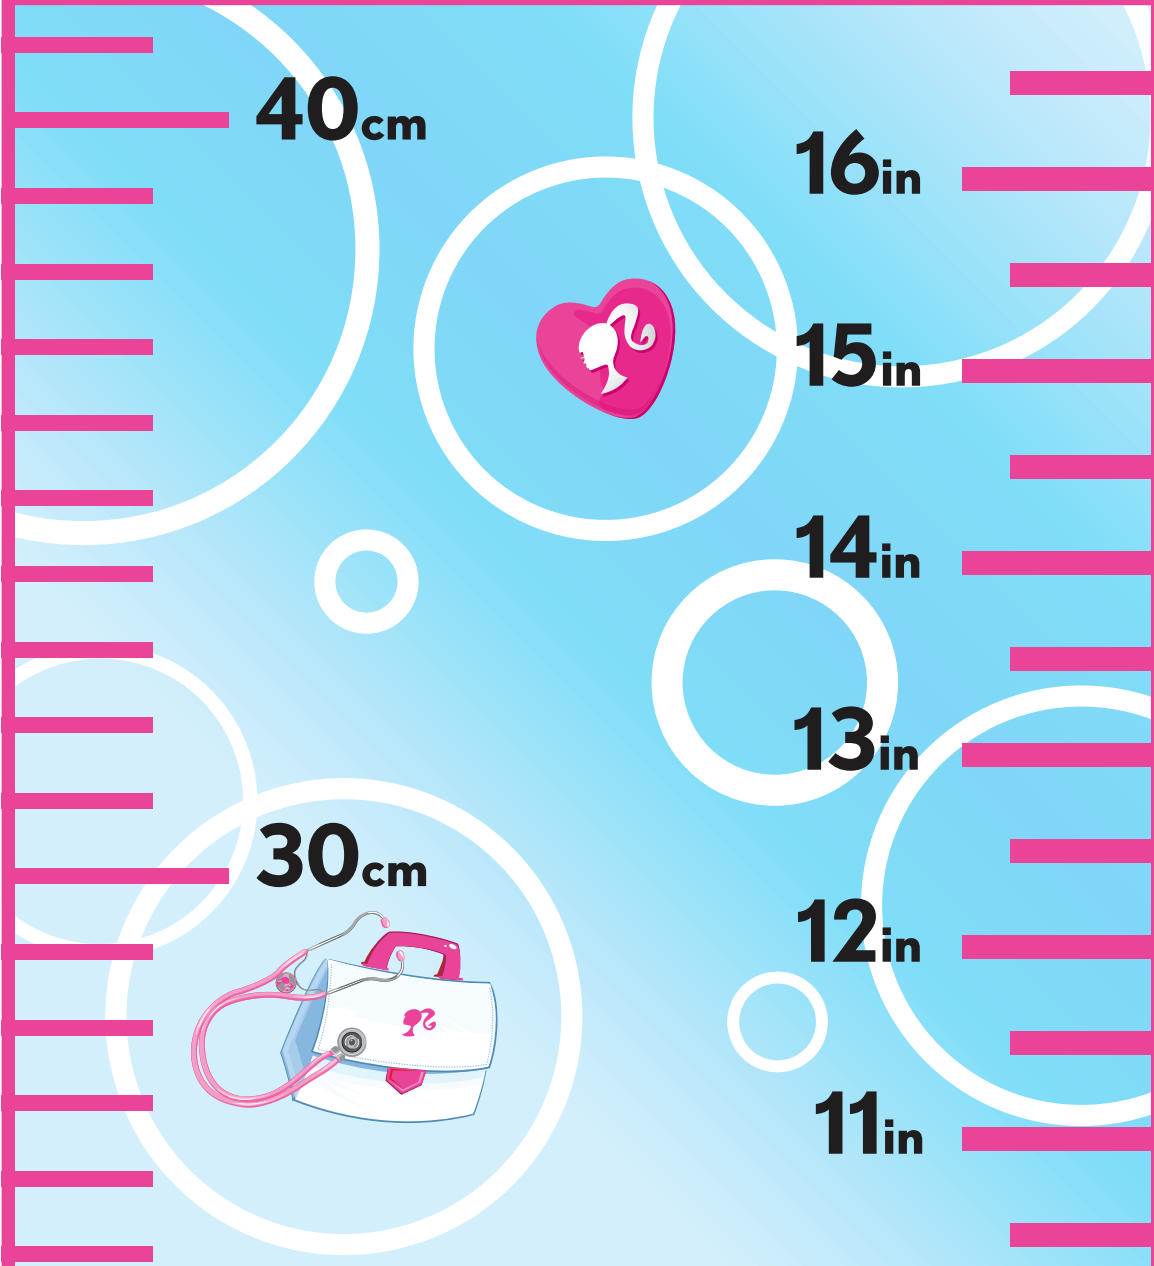

Barbie™

Glam Growth Chart

Use this special chart to keep track of your height.

With a grownup's help, cut the pages along the dotted lines, line up and paste to the bottom in number order. Personalize it by writing your name at the top.

Just for fun, you can also measure friends, siblings. And don't forget to put together the mini-chart so you can measure your fave Barbie® dolls!

Stick the growth chart on a wall

Left side labels!

*Barbie*TM

20cm

6in

10cm

Right side labels!

*Barbie*TM

MINI-CHART

*Barbie*TM

© 2014 Mattel, Inc. All Rights Reserved.

Barbie.com

20cm

10in

9in

8in

7in

6in

5in